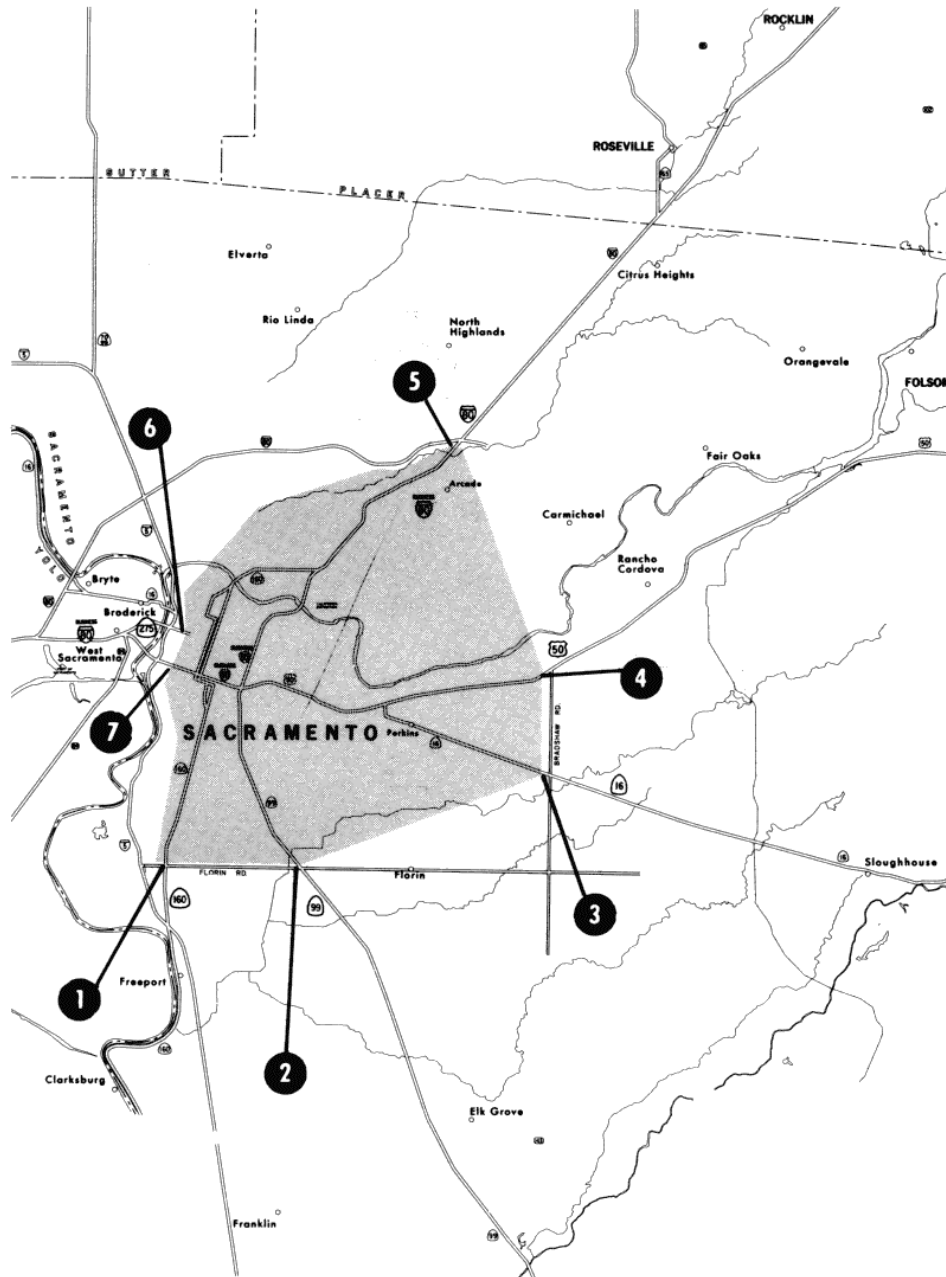

CURFEW MAP SACRAMENTO AREA

- ① RTE. 160 AT FLORIN RD.
- ② RTE. 99 AT FLORIN RD.
- ③ RTE. 16 AT BRADSHAW RD.
- ④ RTE. 50 AT BRADSHAW RD.
- ⑤ RTE. 80 AT BUSINESS 80
- ⑥ RTE. 275 AT RTE. 5
- ⑦ RTE. BUSINESS 80 AT RTE. 5

**SACRAMENTO
AND VICINITY**
NO
MOVEMENT BETWEEN
7-9 A.M. & 4-6 P.M.
WITHIN SHADED AREA